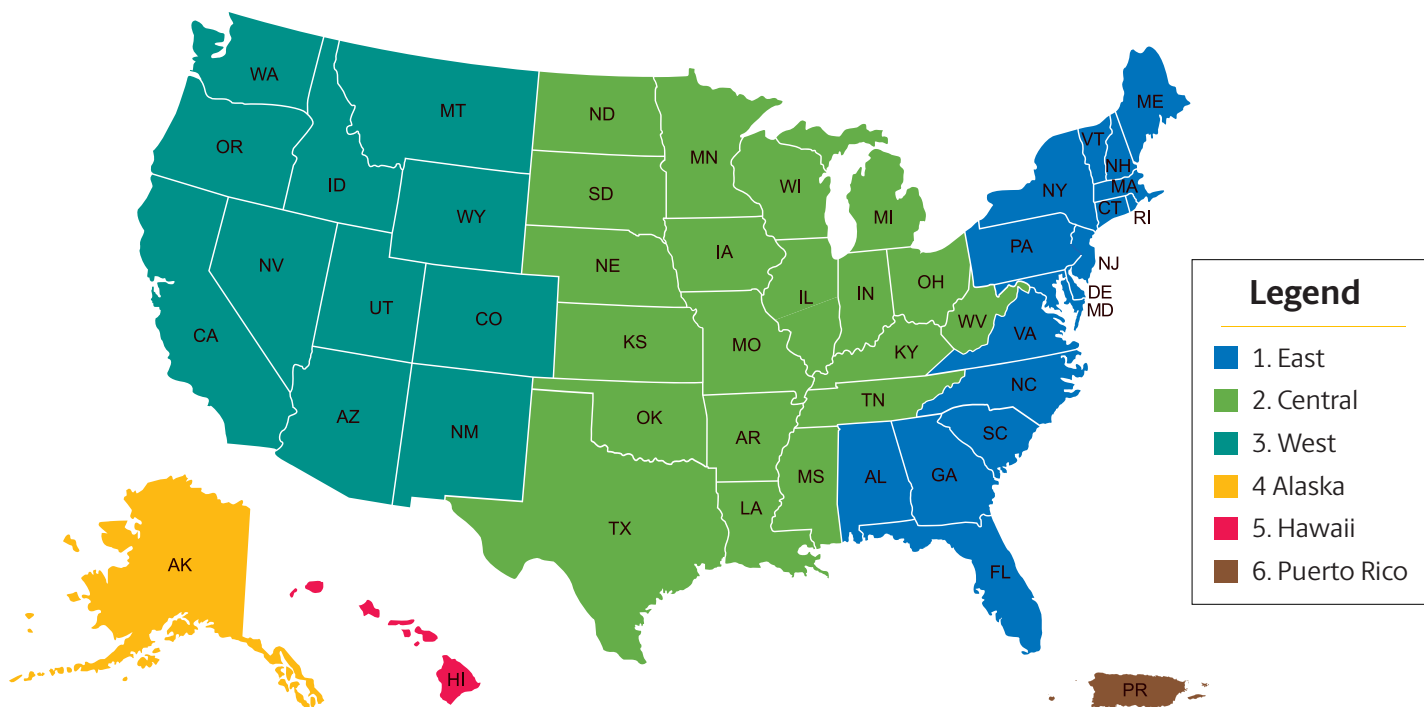

U.S. Domestic Zone Pricing

Legend

- 1. East
- 2. Central
- 3. West
- 4. Alaska
- 5. Hawaii
- 6. Puerto Rico

Priority Service

Origin Zone	Destination Zone											
	1		2		3		4		5		6	
	Min	LB	Min	LB	Min	LB	Min	LB	Min	LB	Min	LB
1	\$500	\$1.40	\$500	\$1.50	\$500	\$1.70	\$800	\$1.60	\$900	\$2.00	\$700	\$1.50
2	\$500	\$1.50	\$500	\$1.40	\$500	\$1.50	\$800	\$1.60	\$900	\$2.00	\$700	\$1.60
3	\$500	\$1.70	\$500	\$1.50	\$500	\$1.40	\$800	\$1.60	\$900	\$2.00	\$700	\$1.70
4	\$500	\$1.60	\$500	\$1.50	\$500	\$1.40			\$900	\$2.00	\$700	\$1.70
5	\$500	\$1.70	\$500	\$1.60	\$500	\$1.50	\$800	\$1.60	\$300	\$0.70	\$700	\$1.70
6	\$500	\$1.50	\$500	\$1.60	\$500	\$1.70	\$800	\$1.70	\$900	\$2.00		

Reserved Service

Origin Zone	Destination Zone											
	1		2		3		4		5		6	
	Min	LB	Min	LB	Min	LB	Min	LB	Min	LB	Min	LB
1	\$400	\$0.70	\$400	\$0.75	\$400	\$0.70	\$500	\$0.80	\$600	\$1.00	\$500	\$0.75
2	\$400	\$0.75	\$400	\$0.70	\$400	\$0.75	\$500	\$0.80	\$600	\$1.00	\$500	\$0.80
3	\$400	\$0.85	\$400	\$0.75	\$400	\$0.85	\$500	\$0.80	\$600	\$1.00	\$500	\$0.85
4	\$400	\$0.80	\$400	\$0.75	\$400	\$0.80			\$600	\$1.00	\$500	\$0.85
5	\$400	\$0.85	\$400	\$0.80	\$400	\$0.85	\$500	\$0.80	\$150	\$0.35	\$500	\$0.85
6	\$400	\$0.75	\$400	\$0.80	\$400	\$0.75	\$500	\$0.75	\$600	\$1.00		